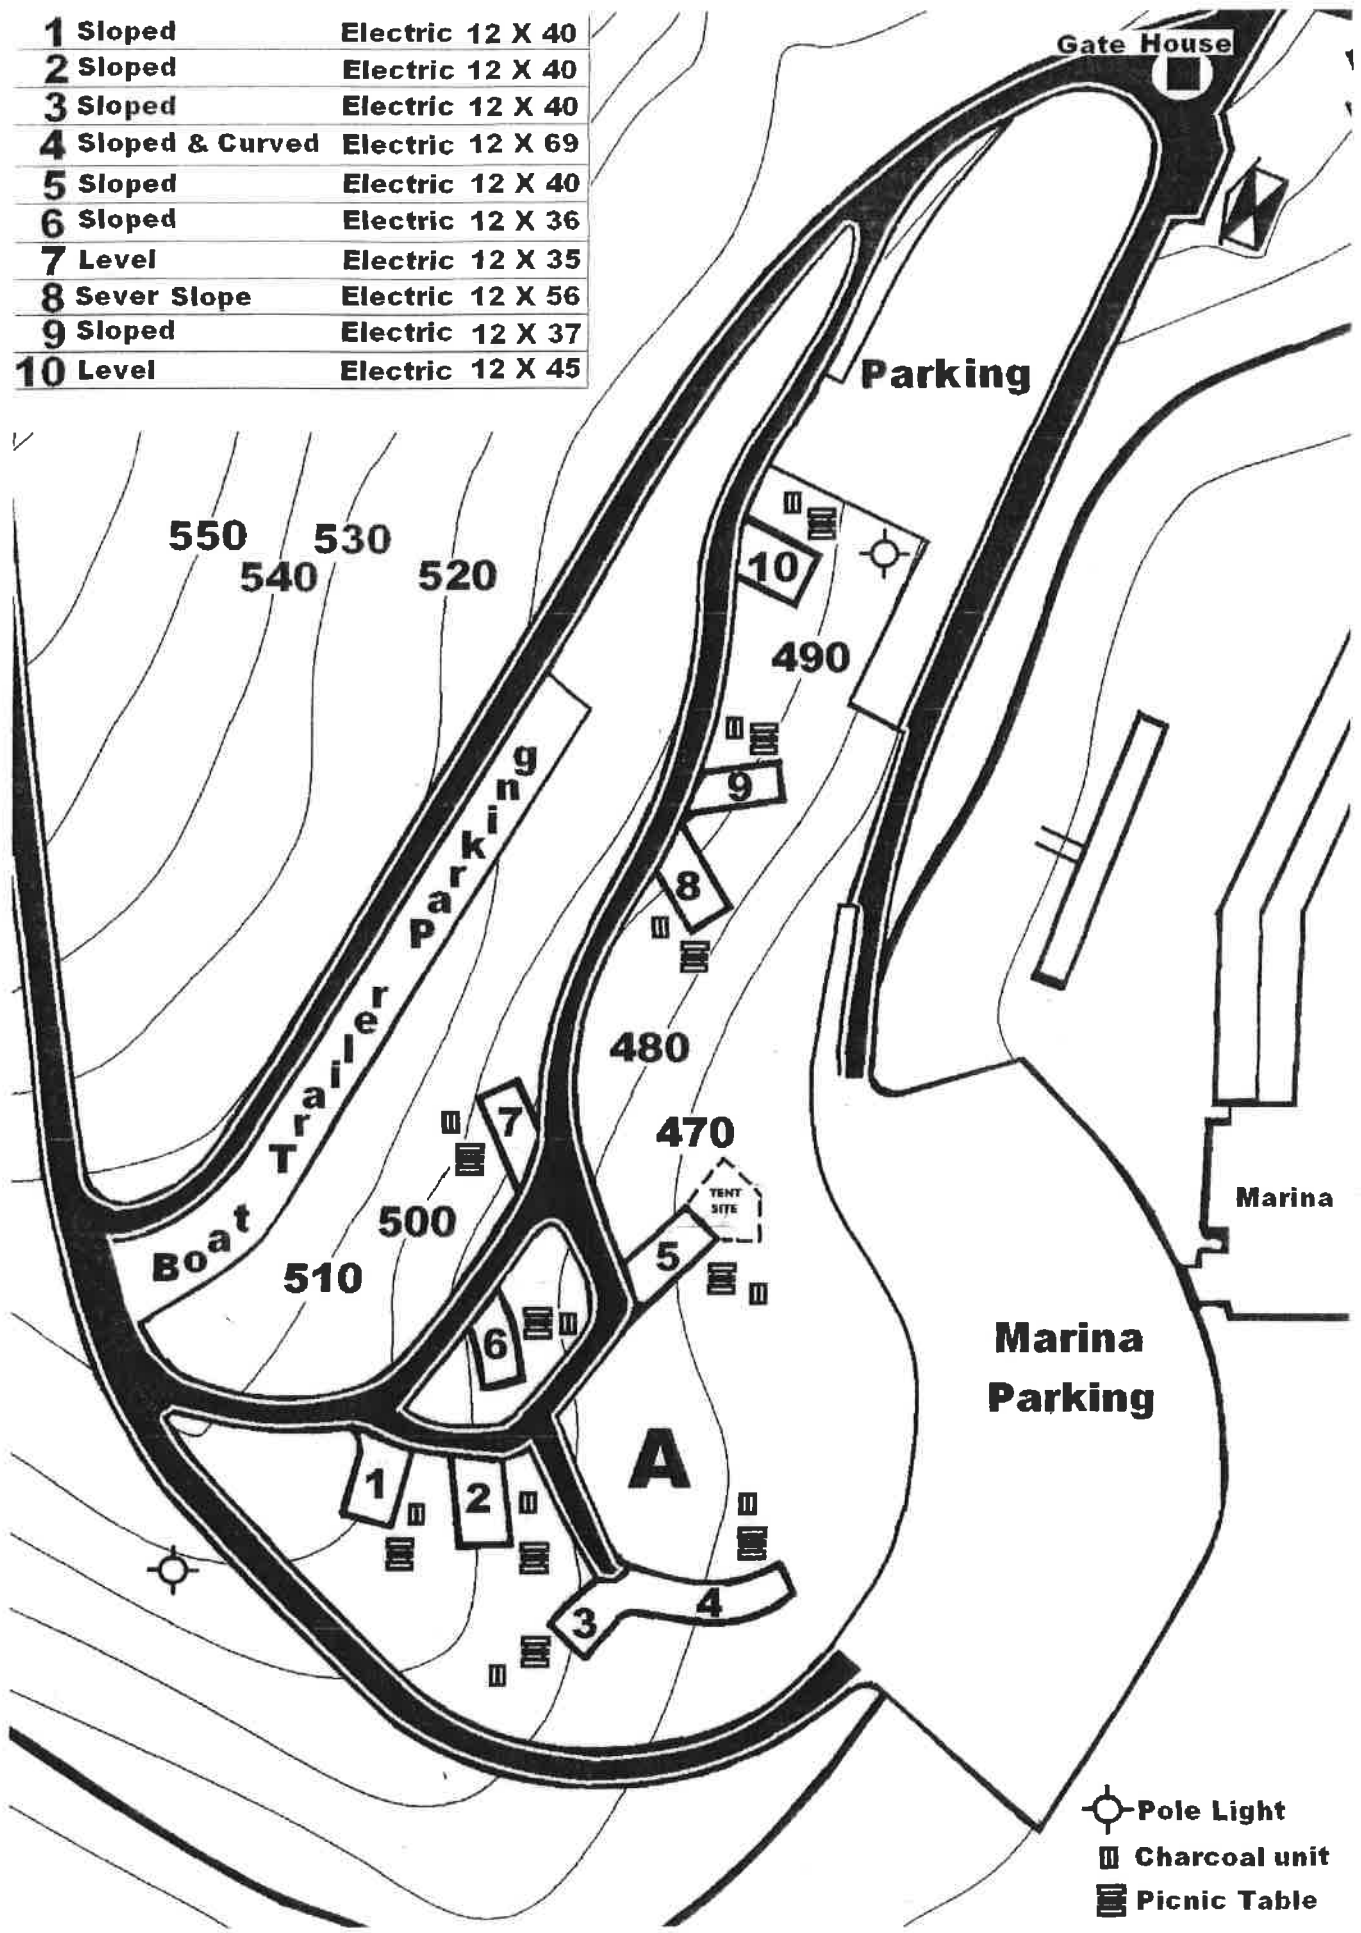

461

-  Pole Light
-  Charcoal unit
-  Picnic Table

530
520

9	Level	12 X 50
10	Level	12 X 41
11	Level Curve is parking area	
12	Sloped	10 X 78
13	Sloped	12 X 55
14	Sloped	12 X 40 No Fire Pit
15	Level	12 X 54
16	Sloped	12 X 40

1	Sloped	12 X 40
2	Sloped	10 X 33
3	Level	12 X 43
4	Level	12 X 40
5	Sloped	12 X 48
6	Sloped	12 X 42
7	Sloped	12 X 65
8	Level	12 X 45

1 Sloped	Electric 12 X 40
2 Sloped	Electric 12 X 40
3 Sloped	Electric 12 X 40
4 Sloped & Curved	Electric 12 X 69
5 Sloped	Electric 12 X 40
6 Sloped	Electric 12 X 36
7 Level	Electric 12 X 35
8 Sever Slope	Electric 12 X 56
9 Sloped	Electric 12 X 37
10 Level	Electric 12 X 45