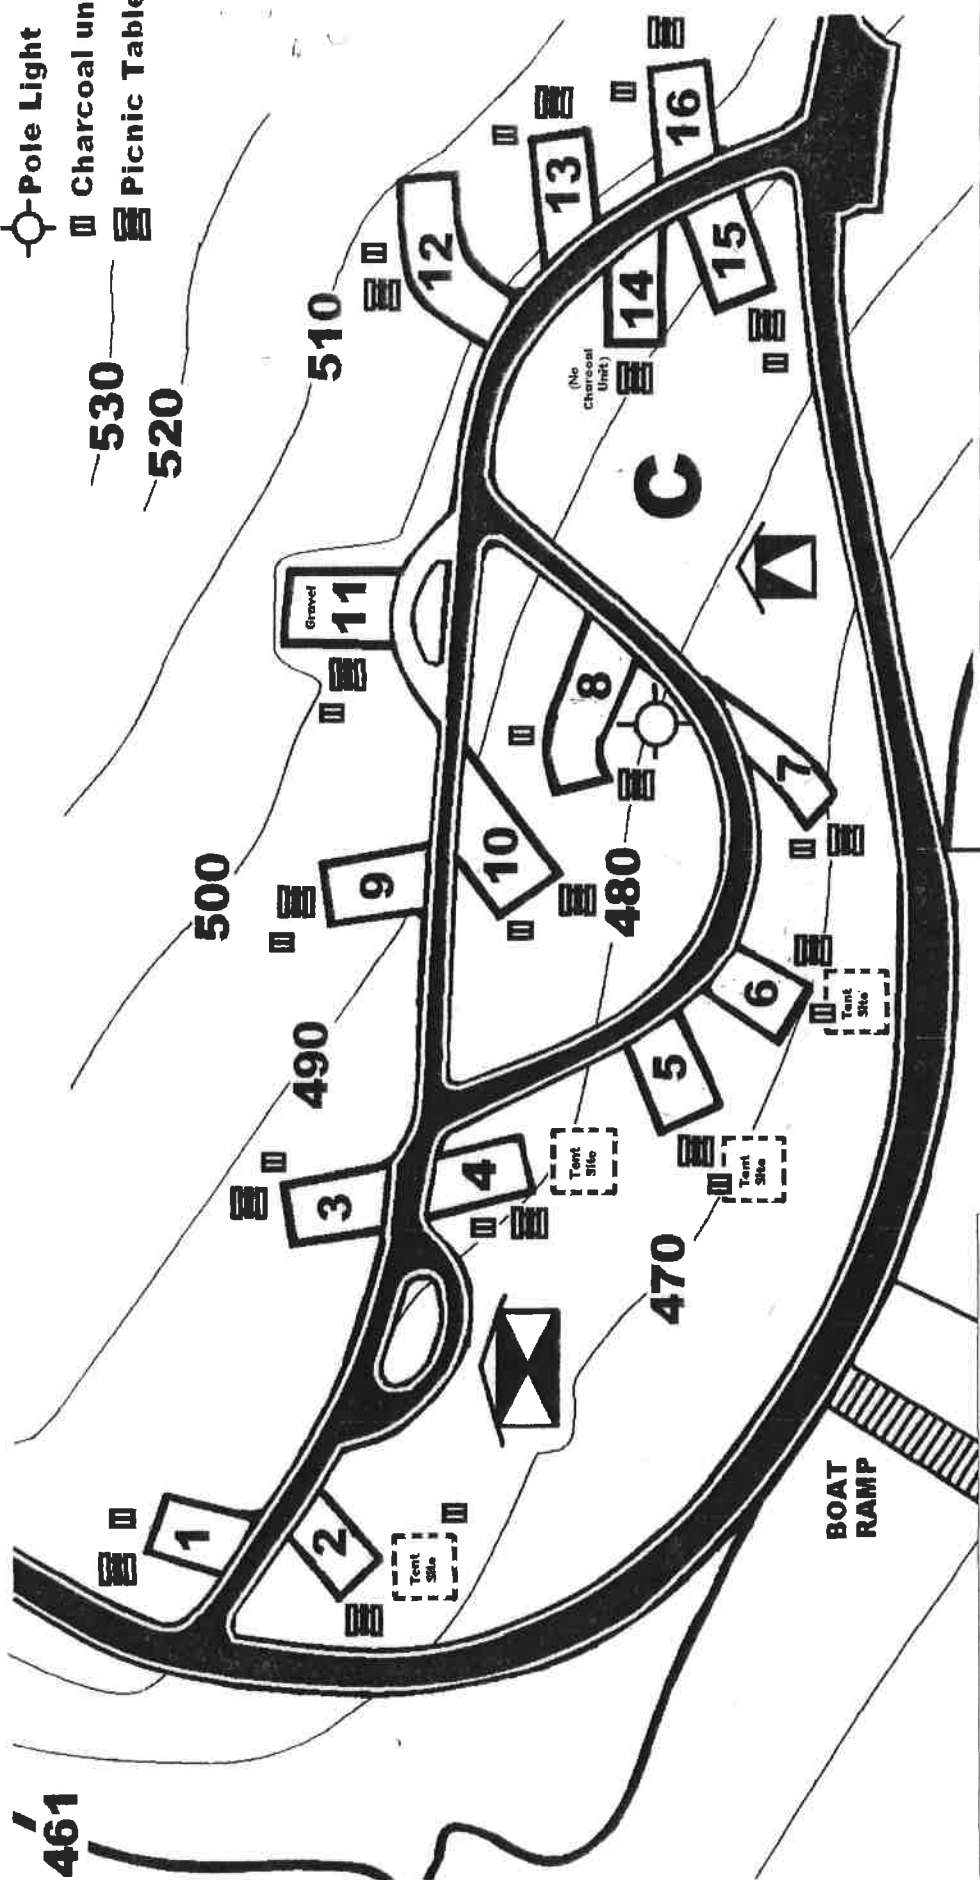

1	Minor Slope	Electric	12 X 55
2	Minor Slope	Electric	12 X 58
3	Minor Slope	Electric	12 X 47
4	Minor Slope	Electric	12 x 41

 **Charcoal unit**
 **Picnic Table**

5	Minor Slope	Electric	12 X 43
6	Level	Electric	12 X 47

461

-  Pole Light
-  Charcoal unit
-  Picnic Table

530
520

9	Level	12 X 50
10	Level	12 X 41
11	Level Curve is parking area	
12	Sloped	10 X 78
13	Sloped	12 X 55
14	Sloped	12 X 40 No Fire Pit
15	Level	12 X 54
16	Sloped	12 X 40

1	Sloped	12 X 40
2	Sloped	10 X 33
3	Level	12 X 43
4	Level	12 X 40
5	Sloped	12 X 48
6	Sloped	12 X 42
7	Sloped	12 X 65
8	Level	12 X 45

1 Sloped	Electric 12 X 40
2 Sloped	Electric 12 X 40
3 Sloped	Electric 12 X 40
4 Sloped & Curved	Electric 12 X 69
5 Sloped	Electric 12 X 40
6 Sloped	Electric 12 X 36
7 Level	Electric 12 X 35
8 Sever Slope	Electric 12 X 56
9 Sloped	Electric 12 X 37
10 Level	Electric 12 X 45