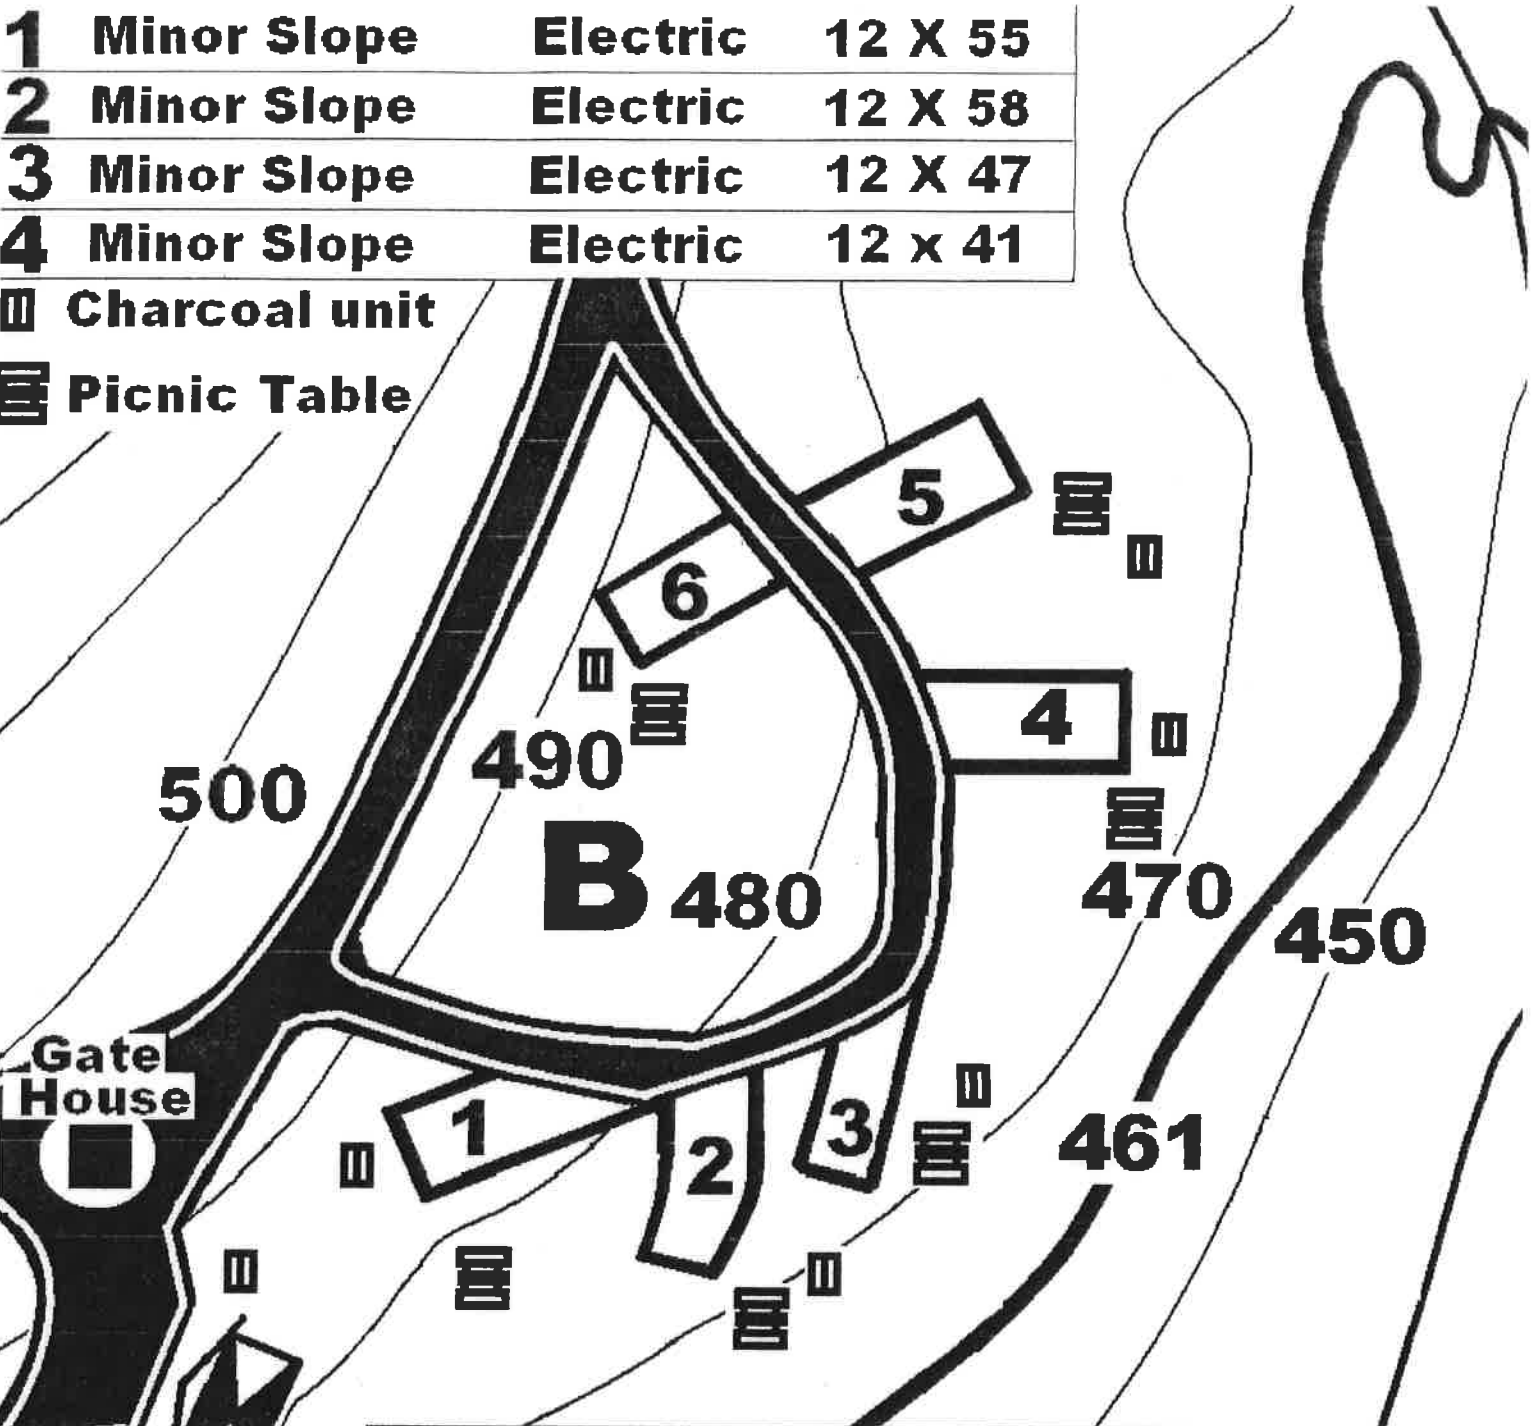

1	Minor Slope	Electric	12 X 55
2	Minor Slope	Electric	12 X 58
3	Minor Slope	Electric	12 X 47
4	Minor Slope	Electric	12 x 41

 **Charcoal unit**
 **Picnic Table**

5	Minor Slope	Electric	12 X 43
6	Level	Electric	12 X 47

461

-  Pole Light
-  Charcoal unit
-  Picnic Table

530
520

9	Level	12 X 50
10	Level	12 X 41
11	Level Curve is parking area	
12	Sloped	10 X 78
13	Sloped	12 X 55
14	Sloped	12 X 40 No Fire Pit
15	Level	12 X 54
16	Sloped	12 X 40

1	Sloped	12 X 40
2	Sloped	10 X 33
3	Level	12 X 43
4	Level	12 X 40
5	Sloped	12 X 48
6	Sloped	12 X 42
7	Sloped	12 X 65
8	Level	12 X 45

1 Sloped	Electric 12 X 40
2 Sloped	Electric 12 X 40
3 Sloped	Electric 12 X 40
4 Sloped & Curved	Electric 12 X 69
5 Sloped	Electric 12 X 40
6 Sloped	Electric 12 X 36
7 Level	Electric 12 X 35
8 Sever Slope	Electric 12 X 56
9 Sloped	Electric 12 X 37
10 Level	Electric 12 X 45

- ⊙ Pole Light
- ▣ Charcoal unit
- ▤ Picnic Table

Seegar Inc.