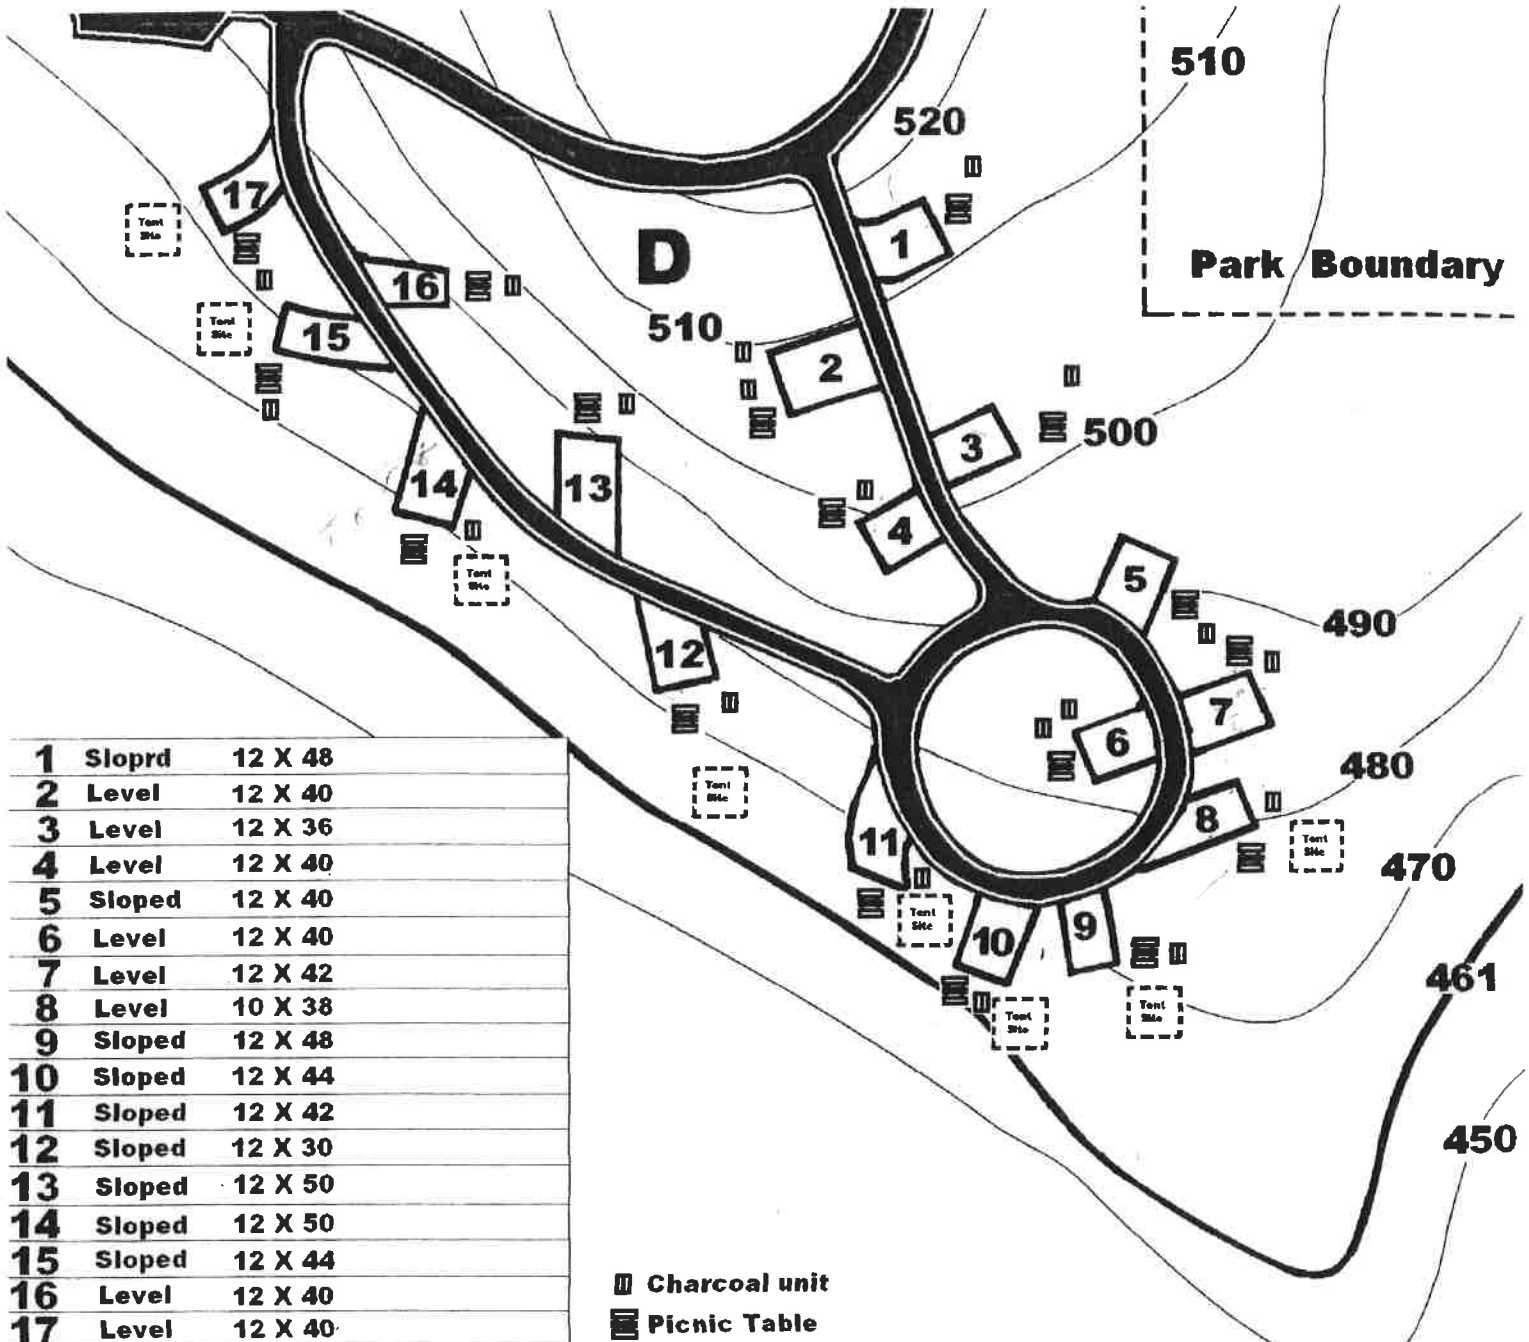

Seegar Inc.